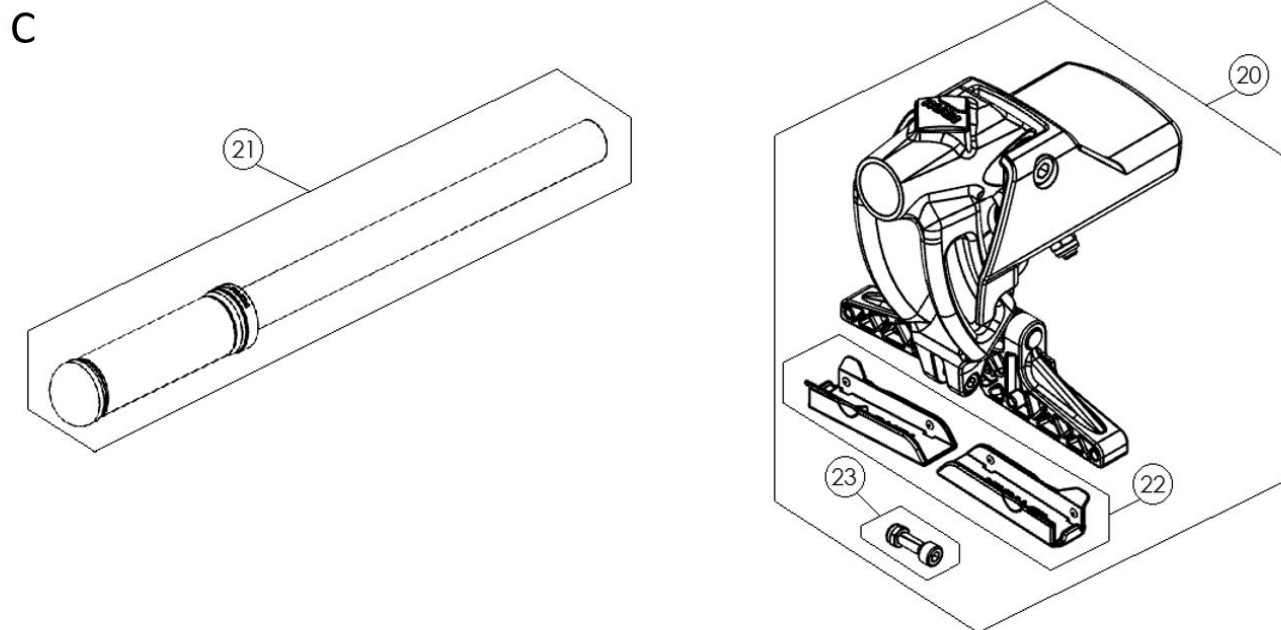

Part-list	ES	EN	Prod.
20	14819 1 REC.PORTAHERRAMIENTAS REF:14819	SP.TOOL HOLDER REF:14819	
21	22895 1 REC.MANGO REF:22895	SP.HANDLE REF:22895	
22	14872 1 REC.JUEGO PROTECTOR CERAMICA REF:14872	SP.CERAMIC PROTECTIVE SET REF:14872	
23	20566 1 REC.EJE RULINA REF:20566	SP.ROLLER SHAFT REF:20566