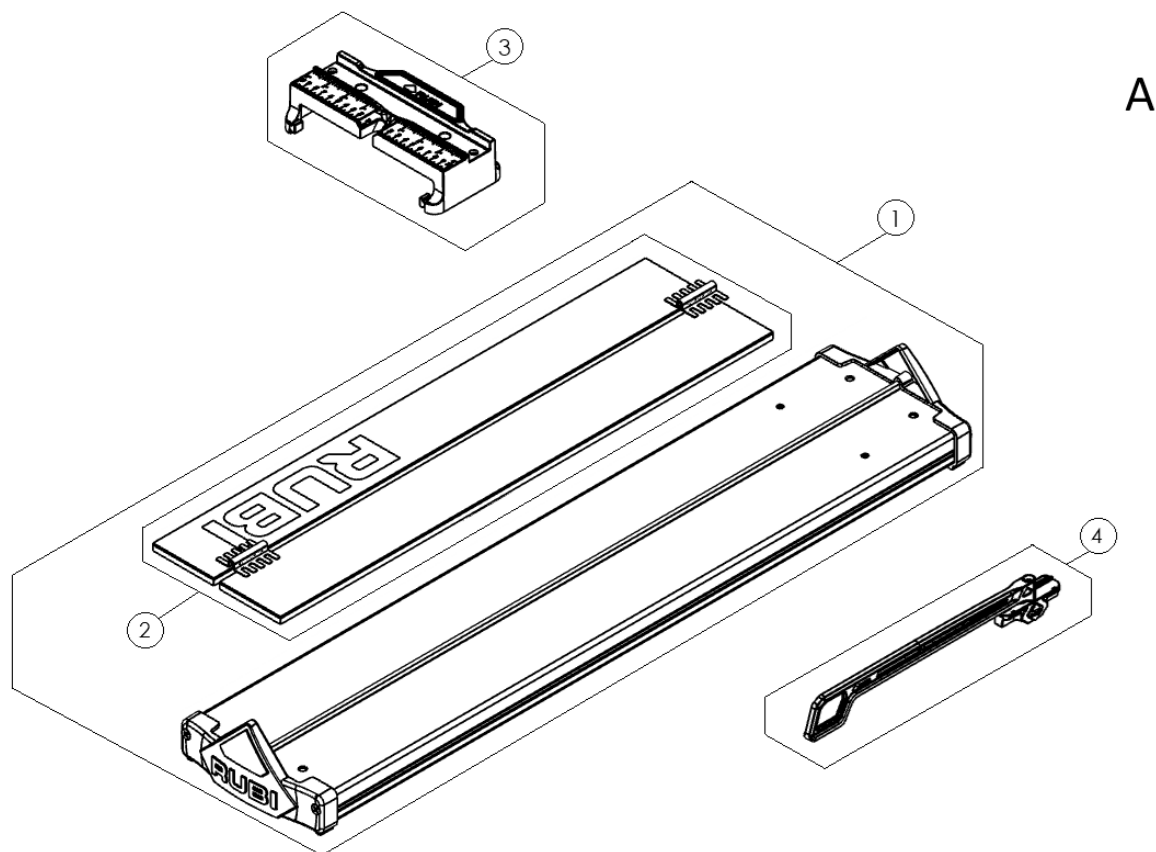

Part-list	ES	EN	Prod.
1	22762 1 REC.BASE X-ONE PRO 1200	SP.BASE X-ONE PRO 1200	15973
1	22761 1 REC.BASE X-ONE PRO 850	SP.BASE X-ONE PRO 850	15972
1	22760 1 REC.BASE X-ONE PRO 650	SP.BASE X-ONE PRO 650	15971
2	22765 1 REC.GOMA X-ONE PRO 1200	SP.RUBBER X-ONE PRO 1200	15973
2	22764 1 REC.GOMA X-ONE PRO 850	SP.RUBBER X-ONE PRO 850	15972
2	22763 1 REC.GOMA X-ONE PRO 650	SP.RUBBER X-ONE PRO 650	15971
3	27247 1 REC.ESCUADRA REF:27247	SP.SQUARE SET REF:27247	
4	22296 2 REC.PATA APOYO REF:22296	SP.SUPPORT LEG SET REF:22296	