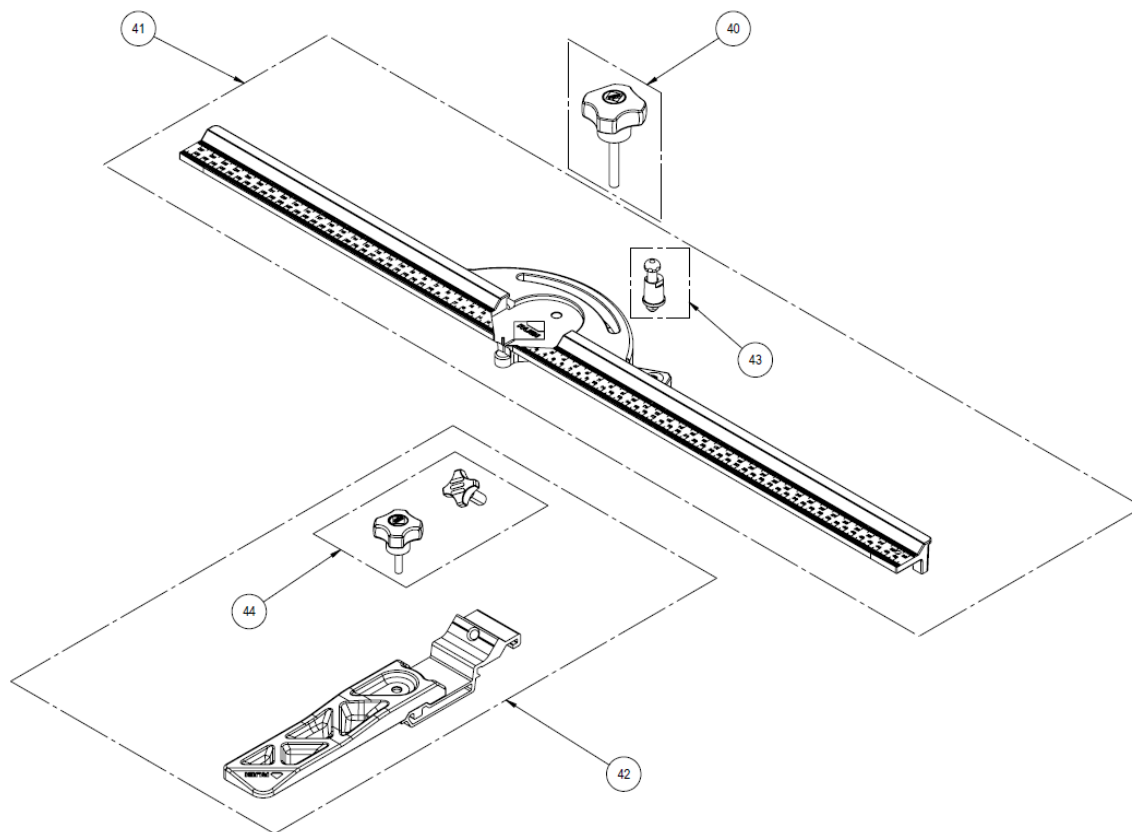

A2

Part-list	ES	EN	Prod.
10	20814 1 REC.BASE TX MAX 1000	SP.BASE TX MAX 1000 SET	11900, 11902
11	22263 1 REC.MESAS FLOTANTES REF:22263	SP.FLOATING TABLES REF:22263	11900, 11902
12	20264 2 REC.BRAZO APOYO REF:20264	SP.SUPPORT ARM SET REF:20264	11900, 11902
13	22266 1 REC.KIT CONTERAS	SP.KIT FERRULES	11900, 11902
14	22878 6 REC.CLIPS & MUELLE MESA FLOTANTE	SP.CLIPS & SPRING FLOATING TABLE	11900, 11902

A3

**Part-list ES****EN****Prod.**

Part-list ES	EN	Prod.
20 22784 1 REC.BASE 1250 V2 REF:22784	SP.BASE 1250 V2 REF:22784	11973, 11975
21 22787 2 REC.BRAZO APOYO REF:22787	SP.ARM SUPPORT REF:22787	11973, 11975
22 22878 8 REC.CLIPS & MUELLE MESA FLOTANTE	SP.CLIPS & SPRING FLOATING TABLE	11973, 11975
23 22785 1 REC.MESAS FLOTANTES 1250 REF:22785	SP.FLOATING TABLES 1250 REF:22785	11973, 11975
24 22266 1 REC.KIT CONTERAS	SP.KIT FERRULES	11973, 11975
25 22786 2 REC.RUEDA REF:22786	SP.WHEEL REF:22786	11973, 11975

Part-list	ES	EN	Prod.	
30	22128 2	REC.SOPORTE GUIA TP	SP.TP GUIDE SUPPORT	
31	22136 1	REC.GUIA TP 125	SP.GUIDE TP 125	11973, 11975
31	22134 1	REC.GUIA TP 102	SP.GUIDE TP 102	11900, 11902
31	22130 1	REC.GUIA TP 75	SP.GUIDE TP 75	12956, 12928
31	22129 1	REC.GUIA TP 66	SP.GUIDE TP 66	12954, 12914

C

Part-list	ES	EN	Prod.
40	22111 1 REC.POMO REF:22111	SP.KNOB REF:22111	
41	18741 1 REC.ESCUADRA INCH REF:18741	SP.SQUARE INCH REF:18741	12914,12928, 11902, 11975
41	18740 1 REC.ESCUADRA REF:18740	SP.SQUARE REF:18740	12954, 12956, 11900, 11973
42	22849 1 REC.TOPE LATERAL REF:22849	SP.LATERAL STOP REF:22849	
43	20283 1 REC.BOTON REGULADOR ESCUADRA REF:20283	SP.BRACKET REGULATOR BUTTON REF:20283	
44	22880 1 REC.POMOS TOPE LATERAL REF:22880	SP.SIDE STOP KNOBS REF:22880	