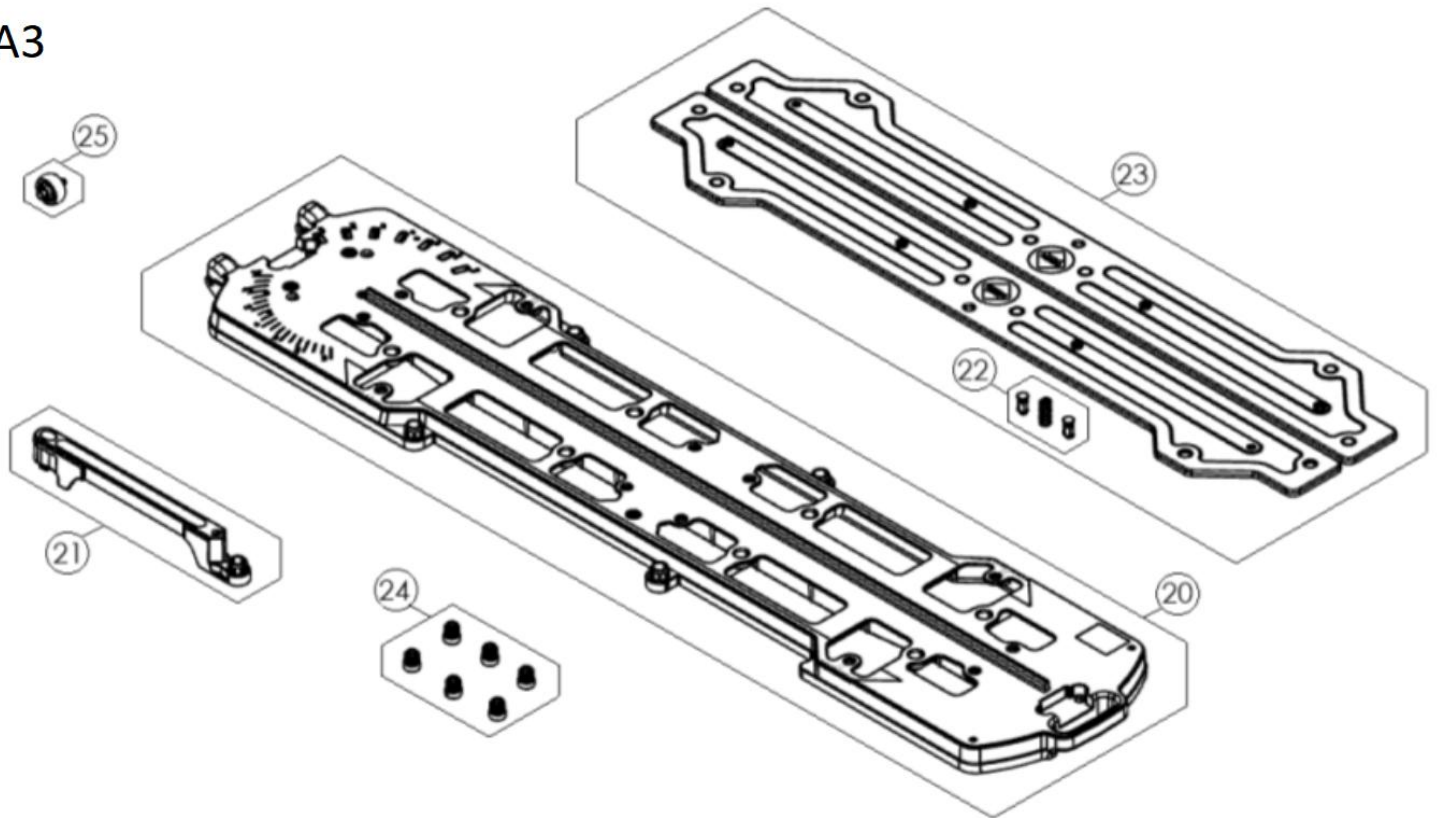

A1

Part-list	ES	EN	Prod.
1	22116 1 REC.BASE 75 REF:22116	SP.BASE 75 REF:22116	12956, 12928
1	22115 1 REC.BASE 66 REF:22115	SP.BASE 66 REF:22115	12954, 12914
2	20282 1 REC.ASA REF:20282	SP.HANDLE SET REF:20282	12914, 12928, 12954, 12956
3	20264 1 REC.BRAZO APOYO REF:20264	SP.SUPPORT ARM SET REF:20264	12914, 12928, 12954, 12956
4	22266 1 REC.KIT CONTERAS	SP.KIT FERRULES	12914, 12928, 12954, 12956
5	22107 1 REC.MESAS FLOTANTES REF:22107	SP.FLOATING TABLES REF:22107	12914, 12928, 12954, 12956
6	22878 4 REC.CLIPS & MUELLE MESA FLOTANTE	SP.CLIPS & SPRING FLOATING TABLE	12914, 12928, 12954, 12956

A2

Part-list	ES	EN	Prod.
10	20814 1 REC.BASE TX MAX 1000	SP.BASE TX MAX 1000 SET	11900, 11902
11	22263 1 REC.MESAS FLOTANTES REF:22263	SP.FLOATING TABLES REF:22263	11900, 11902
12	20264 2 REC.BRAZO APOYO REF:20264	SP.SUPPORT ARM SET REF:20264	11900, 11902
13	22266 1 REC.KIT CONTERAS	SP.KIT FERRULES	11900, 11902
14	22878 6 REC.CLIPS & MUELLE MESA FLOTANTE	SP.CLIPS & SPRING FLOATING TABLE	11900, 11902

A3

**Part-list ES****EN****Prod.**

Part-list ES	EN	Prod.
20 22784 1 REC.BASE 1250 V2 REF:22784	SP.BASE 1250 V2 REF:22784	11973, 11975
21 22787 2 REC.BRAZO APOYO REF:22787	SP.ARM SUPPORT REF:22787	11973, 11975
22 22878 8 REC.CLIPS & MUELLE MESA FLOTANTE	SP.CLIPS & SPRING FLOATING TABLE	11973, 11975
23 22785 1 REC.MESAS FLOTANTES 1250 REF:22785	SP.FLOATING TABLES 1250 REF:22785	11973, 11975
24 22266 1 REC.KIT CONTERAS	SP.KIT FERRULES	11973, 11975
25 22786 2 REC.RUEDA REF:22786	SP.WHEEL REF:22786	11973, 11975