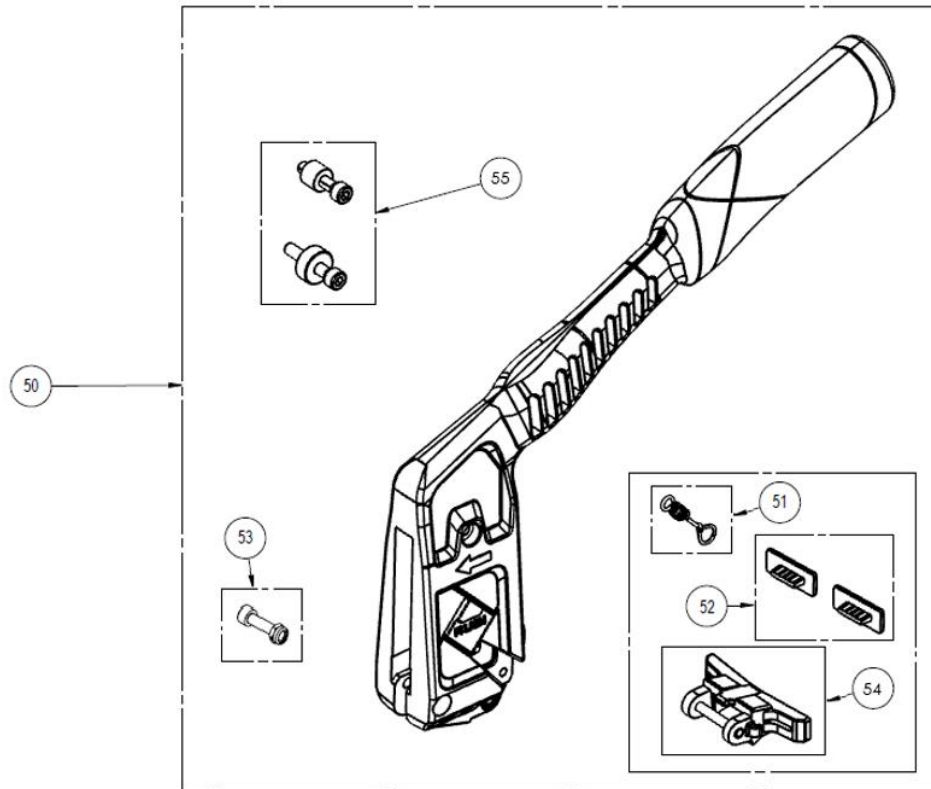

D

Part-list	ES	EN	Prod.
50	22404 1 REC.MANGO TP-S	SP.HANDLE TP-S	
51	22362 1 REC.MUELLE PISADOR TP-S	SP.TP-S SPRING	
52	22318 1 REC.JUEGO PROTECTOR CERAMICA TP	SP.CERAMIC PROTECTOR SET TP	
53	20566 1 REC.EJE RULINA REF:20566	SP.ROLLER SHAFT REF:20566	
54	22794 1 REC.PISADOR TP-S	SP.BREAKER TP-S	
55	22795 1 REC.CASQUILLOS MANGO TP-S	SP.BEARINGS HANDLE TP-S