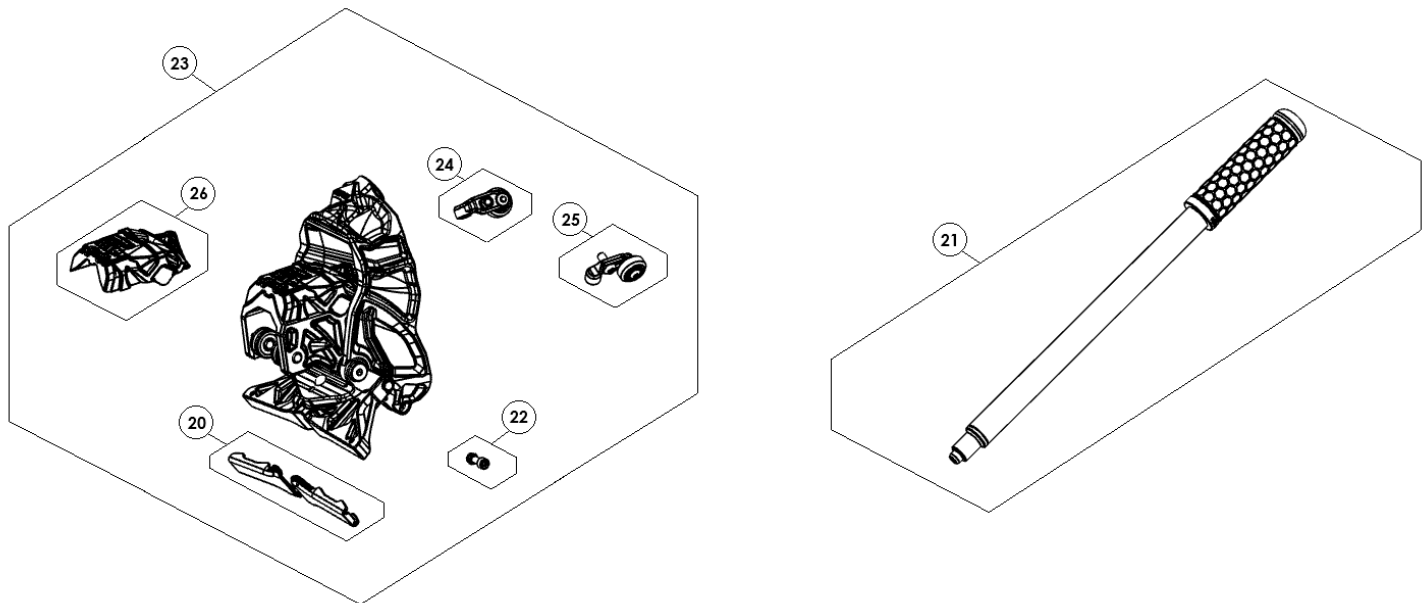

D

Part-list	ES	EN	Prod.
20	20289 1 REC.JUEGO PROTECTOR CERAMICA REF:20289	SP.CERAMIC PROTECTIVE SET REF:20289	
21	22092 1 REC.MANGO REF:22092	SP.RUBI HANDLE REF:22092	
22	20566 1 REC.EJE RULINA REF:20566	SP.ROLLER SHAFT REF:20566	
23	26888 1 REC.CARRO REF:26888	SP.TROLLEY REF:26888	
24	26889 1 REC.RODAMIENTOS CARRO RCH DR.REF:26889	SP.BEARINGS RCH TROLLEY RH REF:26889	
25	26890 1 REC.RODAMIENTOS CARRO RCH IZ.REF:26890	SP.BEARINGS RCH TROLLEY LH REF:26890	
26	27891 1 REC.TAPA CARRO RCH	SP.TROLLEY COVER RCH