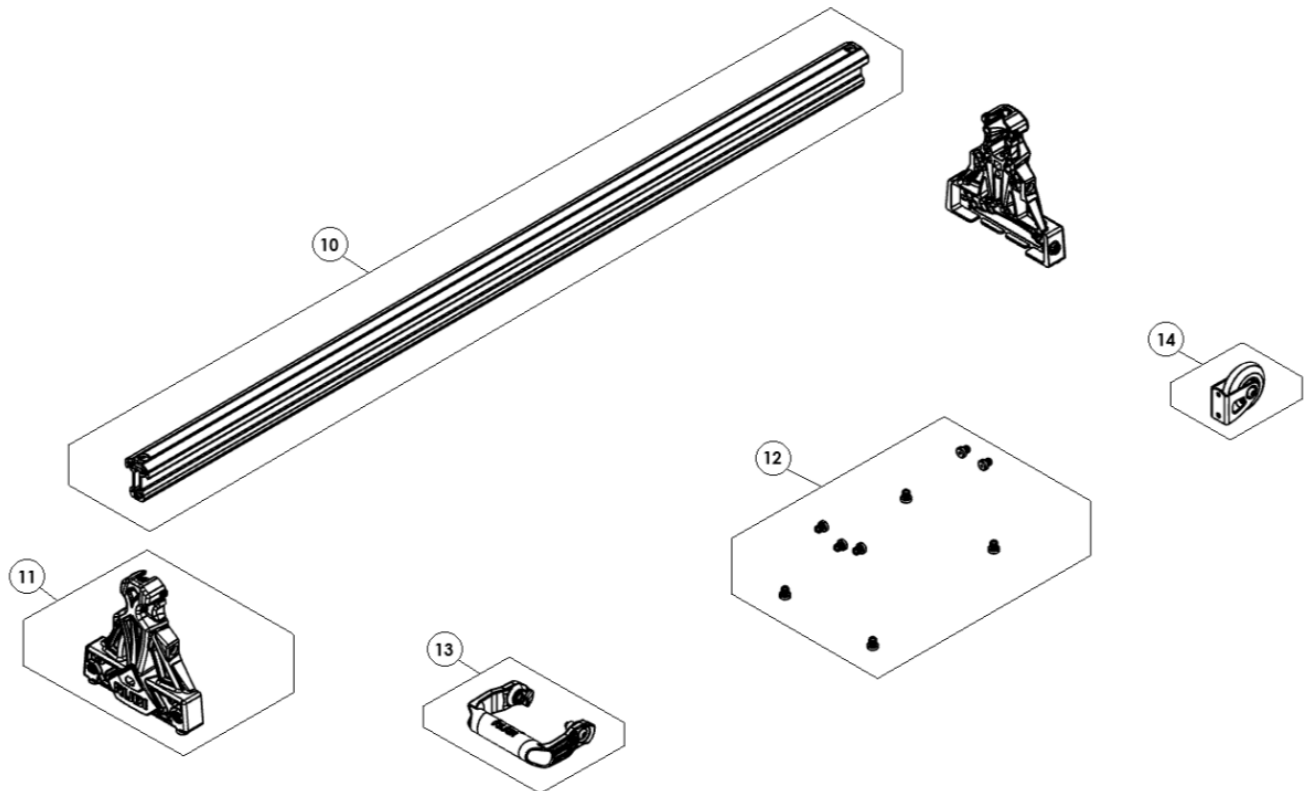

B

Part-list ES

EN

Prod.

5	16870	1	REC.ESCUADRA REF:16870	SP.SQUARE SET REF:16870
6	16871	1	REC.TOPE LATERAL REF:16871	SP.SIDE STOP SET REF:16871
7	22880	1	REC.POMOS TOPE LATERAL REF:22880	SP.SIDE STOP KNOBS REF:22880
8	27882	1	REC.BASE ESCUADRA REF:27882	SP.SQUARE BASE REF:27882

C

Part-list	ES	EN	Prod.
10	27885 1 REC.GUIA 36' REF:27885	SP.GUIDE 36' REF:27885	27931
10	27883 1 REC.GUIA 850 REF:27883	SP.GUIDE 850 REF:27883	27921
10	27854 1 REC.GUIA 1600 REF:27854	SP.GUIDE 1600 REF:27854	27923, 27933
10	27853 1 REC.GUIA 1200 REF:27853	SP.GUIDE 1200 REF:27853	27922, 27932
11	27856 2 REC.SOPORTE GUIA REF:27856	SP.GUIDE SUPPORT REF:27856	
12	22157 1 REC.KIT CONTERAS REF:22157	SP. RCH KIT CONTERAS REF:22157	
13	27857 1 REC.ASA REF:27857	SP.HANDLE REF:27857	
14	16877 2 REC.RUEDA Ø76X24	SP.WHEEL Ø76X24 SET	

D

Part-list	ES	EN	Prod.
20	20289 1 REC.JUEGO PROTECTOR CERAMICA REF:20289	SP.CERAMIC PROTECTIVE SET REF:20289	
21	22092 1 REC.MANGO REF:22092	SP.RUBI HANDLE REF:22092	
22	20566 1 REC.EJE RULINA REF:20566	SP.ROLLER SHAFT REF:20566	
23	26888 1 REC.CARRO REF:26888	SP.TROLLEY REF:26888	
24	26889 1 REC.RODAMIENTOS CARRO RCH DR.REF:26889	SP.BEARINGS RCH TROLLEY RH REF:26889	
25	26890 1 REC.RODAMIENTOS CARRO RCH IZ.REF:26890	SP.BEARINGS RCH TROLLEY LH REF:26890	
26	27891 1 REC.TAPA CARRO RCH	SP.TROLLEY COVER RCH	