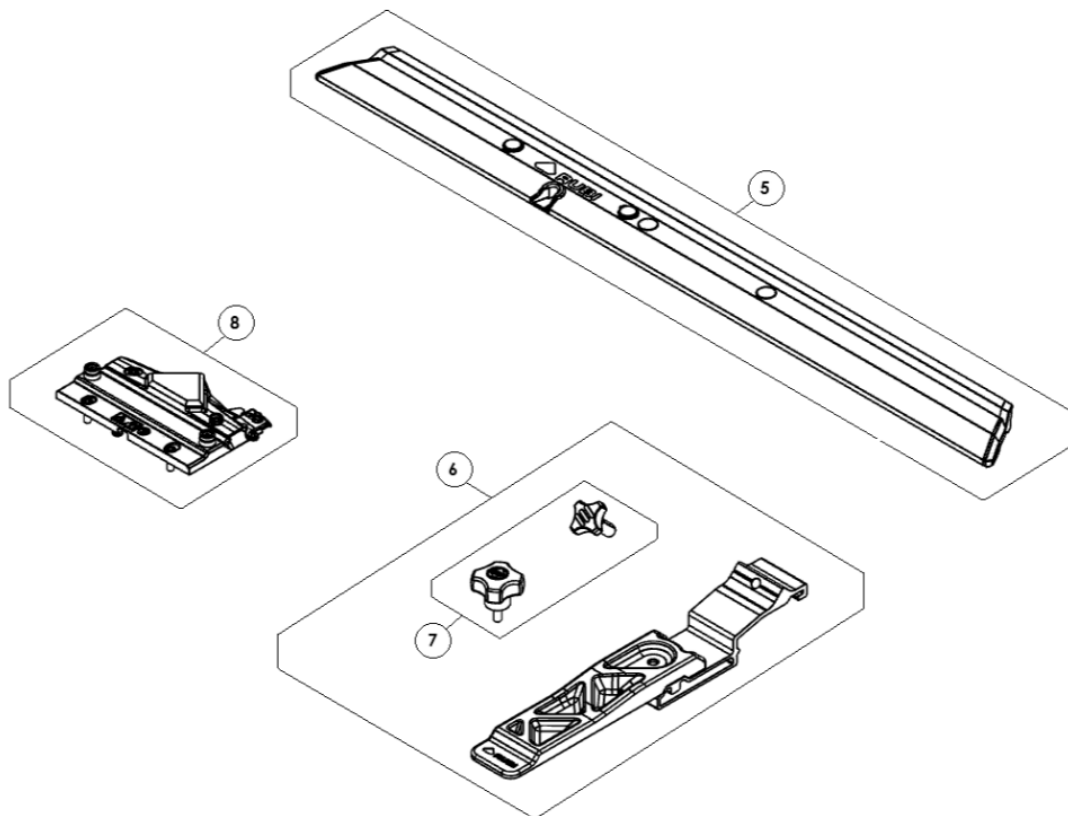

Part-list	ES	EN	Prod.
	GRUPO A	GROUP A	Pag. 2
888 88	GRUPO B	GROUP B	Pag. 3
	GRUPO C	GROUP C	Pag. 4
888 88	GRUPO D	GROUP D	Pag. 5
	GRUPO E	GROUP E	Pag. 6

Prod	ES	EN	From serial number
27933	RCH-63" (1600) RS C/BAG	RCH-63" (1600) RS W/BAG	
27932	RCH-48" (1200) RS C/BAG	RCH-48" (1200) RS W/BAG	
27931	RCH-36" (920) RS C/BAG	RCH-36" (920) RS W/BAG	
27923	RCH-1600 RS C/BOLSA	RCH-1600 RS W/BAG	
27922	RCH-1200 RS C/BOLSA	RCH-1200 RS W/BAG	
27921	RCH-850 RS C/BOLSA	RCH-850 RS W/BAG	

A

Part-list	ES	EN	Prod.
1	27884 1 REC.CHASIS 36' RS REF:27884	SP.CHASIS 36' RS REF:27884	27931
1	27880 1 REC.CHASIS 1600 RS REF:27880	SP.CHASIS 1600 RS REF:27880	27923, 27933
1	27879 1 REC.CHASIS 1200 RS REF:27879	SP.CHASIS 1200 RS REF:27879	27922, 27932
1	27878 1 REC.CHASIS 850 RS REF:27878	SP.CHASIS 850 RS REF:27878	27921
2	27881 1 REC.GOMAS BASE 850 REF:27881	SP.RUBBER BASE 850 REF:27881	27921
2	27851 1 REC.GOMAS BASE 1600 REF:27851	SP.RUBBER BASE REF:27851	27923, 27933
2	27850 1 REC.GOMAS BASE 1200 REF:27850	SP.RUBBER BASE REF:27850	27922, 27932
2	26876 1 REC.GOMAS BASE 36' REF:26876	SP.RUBBER BASE 36' REF:26876	27931
3	52820 1 REC.IMAN BASE RS	SP.MAGNET BASE RS	
4	27877 1 REC.BOLSA TRANSPORTE 850 REF:27877	SP.TRANSPORT BAG 850 REF:27877	27921
4	27876 1 REC.BOLSA TRANSPORTE 1600 REF:27876	SP.TRANSPORT BAG 1600 REF:27876	27923, 27933
4	27875 1 REC.BOLSA TRANSPORTE 1200 REF:27875	SP.TRANSPORT BAG 1200 REF:27875	27922, 27932
4	26877 1 REC.BOLSA TRANSPORTE 36' REF:26877	SP.TRANSPORT BAG 36' REF:26877	27931
9	22653 2 REC.BRAZO APOYO REF:22653	PLASTIC ARM SUPPORT HIT-H.PLUS-RCH	27921, 27931
9	22653 4 REC.BRAZO APOYO REF:22653	PLASTIC ARM SUPPORT HIT-H.PLUS-RCH	27922, 27923, 27932, 27933

B

Part-list ES

EN

Prod.

5	16870	1	REC.ESCUADRA REF:16870	SP.SQUARE SET REF:16870
6	16871	1	REC.TOPE LATERAL REF:16871	SP.SIDE STOP SET REF:16871
7	22880	1	REC.POMOS TOPE LATERAL REF:22880	SP.SIDE STOP KNOBS REF:22880
8	27882	1	REC.BASE ESCUADRA REF:27882	SP.SQUARE BASE REF:27882