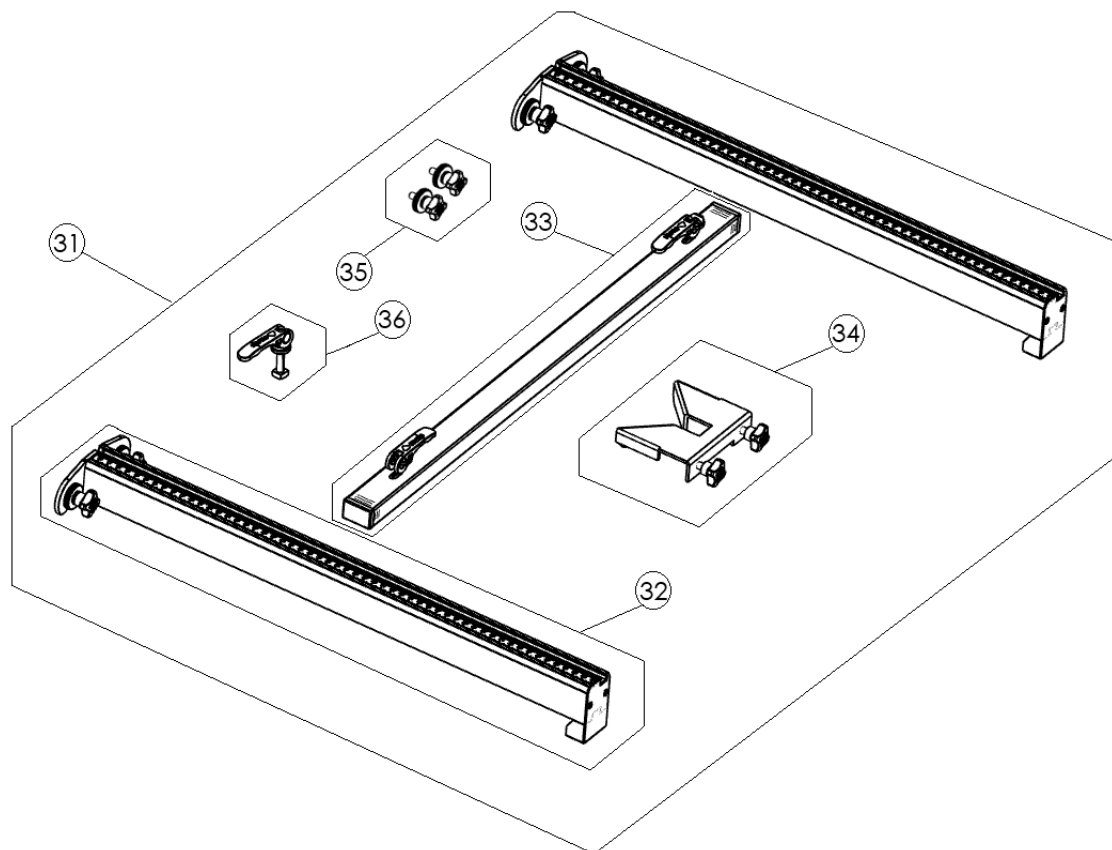

E

Part-list	ES	EN	Prod.	
31	27840 1	TOPE LAT.DOUBLE CHEETAH/KING 1600/1800	DOUBLE SIDE STOP CHEETAH/KING 1600/1800	27923, 27933
31	27838 1	TOPE LAT.DOUBLE CHEETAH/KING 1200	DOUBLE SIDE STOP FOR CHEETAH/KING 1200	27922, 27932
32	52822 2	REC.GUIA TOPE LATERAL ALTA 770	SP.GUIDE HIGH SIDE STOP 770	27923, 27933
32	27866 2	REC.GUIA TOPE LATERAL ALTA 550	SP.GUIDE HIGH SIDE STOP 550	27922, 27932
33	52808 1	REC.DISTANCIADOR TOPE LATERAL REF:52808	SP.SPACER SIDE STOP REF:52808	27923, 27933
33	27865 1	REC.DISTANCIADOR TOPE LATERAL REF:27865	SP.SPACER SIDE STOP REF:27865	27922, 27932
34	52810 1	REC.SUPLEMENTO 45° DOBLE	SP.DOUBLE 45° SUPPLEMENT SET	
35	27867 3	REC.JUEGO POMOS TOPE LATERAL REF:27867	SP.KNOBS KIT LATERAL STOP REF:27867	
36	27868 2	REC.CIERRE RAPIDO REF:27868	SP.QUICK LOCK REF:27868