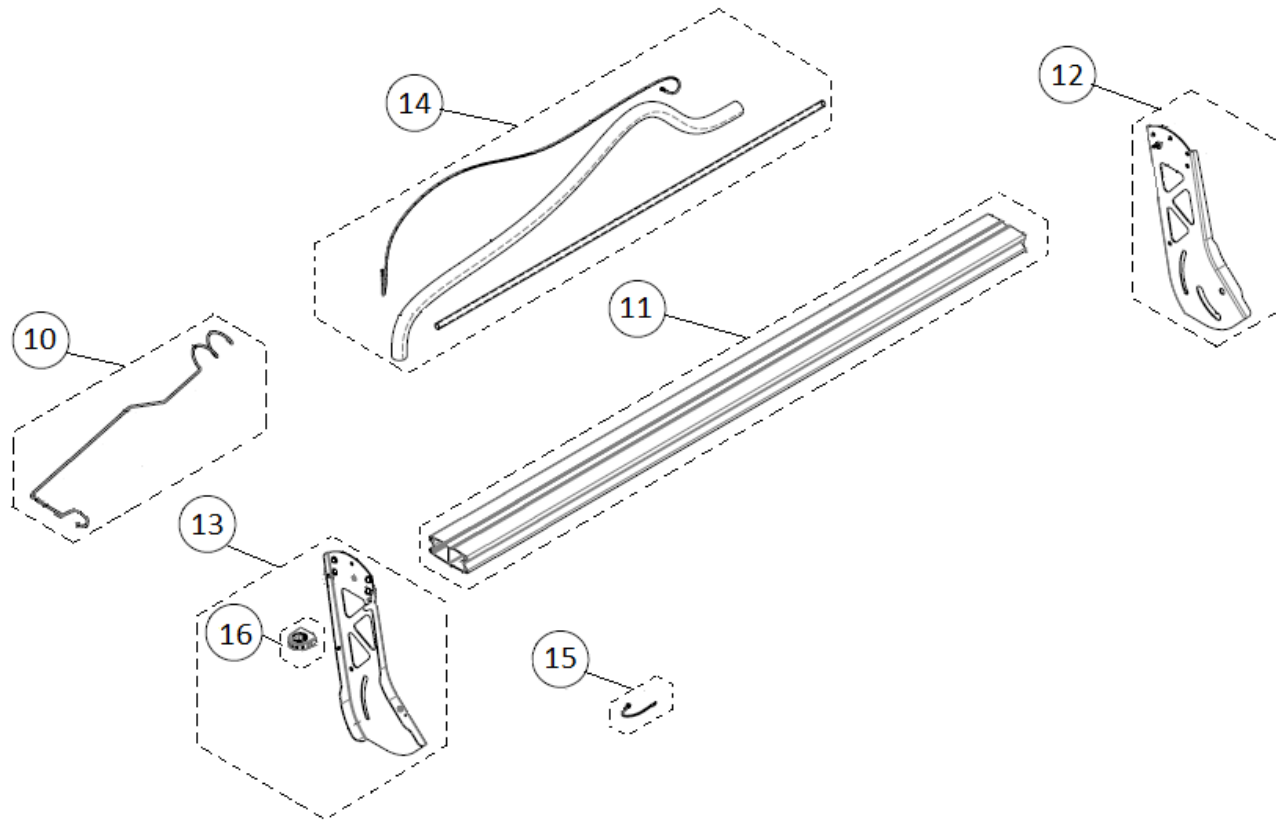

Part-list	ES	EN	Prod.
1	57243 1 REC.JUEGO MESAS CORTAS	SP.SHORT TABLE SET	
2	57242 1 REC.JUEGO MESAS LARGAS	SP.LONG TABLE SET	
3	56860 1 REC.KIT POMOS DC PYTHON	SP.KNOB KIT DC PYTHON	
4	56855 2 REC.RUEDA REF:56855	SP.WHEEL REF:56855	
5	57260 1 REC.TAPON CON CADENA Ø 35	SP.PLUG WITH CHAIN Ø 35	
6	56664 1 REC.CJ.CHASIS DC 850	SP.CHASIS DC 850 SET	56941, 56937, 56938, 56911
6	56663 1 REC.CJ.CHASIS DC 1200	SP.CHASIS DC 1200 SET	56939, 56943, 56947, 56914, 56949
7	56677 1 REC.CONTERAS REF:56677	SP.FERRULES REF:56677	
8	56679 4 REC.PATA REF:56679	SP.LEG REF:56679	

Part-list	ES	EN	Prod.
10	56678 1 REC.ALZADOR REF:56678	SP.LIFTER REF:56678	
11	56682 1 REC.CJ.GUIA DC 850	SP.GUIDE DC 850 SET	56941, 56937, 56938, 56911
11	56681 1 REC.GUIA REF:56681	SP.GUIDE REF.56681	56939, 56943, 56947, 56914, 56949
12	56863 1 REC.CJ.BRAZO FRONT DC	SP.DC FRONT ARM	
13	56662 1 REC.CJ.BRAZO POSTERIOR DC	SP.DC REAR ARM SET	
14	57254 1 REC.KIT TUBOS DC PYTHON 1200	SP.TUBE KIT DC PYTHON 1200	56939, 56943, 56947, 56914, 56949
14	56897 1 REC.KIT TUBOS DC PYTHON 850	SP.TUBE KIT DC PYTHON 850	56941, 56937, 56938, 56911
15	56661 1 REC.CABLE TIERRA REF:56661	SP.GROUND WIRE REF:56661	
16	56875 1 REC.GRAPA TUBO COARRUGADO REF:56875	SP.CLAMP CORRUGATED PIPE REF:56875	

Part-list	ES	EN	Prod.
20	57236 1 REC.CJ.TOPE MESA DC PYTHON	SP.DC PYTHON TABLE TOP SET	
21	57252 1 REC.TOPE LATERAL DC	SP.LATERAL STOP DC	
22	56879 1 REC.MANETA TOPE MESA REF:56879	SP.HANDLE TABLE STOP REF:56879	
23	52823 1 REC.MANETA TOPE 45°	SP.HANDLE 45° STOP	
56	27835 1 REC.CINTA METRICA INCH REF:27835	SP.TAPE MEASURE INCH REF:27835	56911, 56914
56	27834 1 REC.CINTA METRICA MM REF:27834	SP.TAPE MEASURE MM REF:27834	56937,38,39, 56941,43,47,49