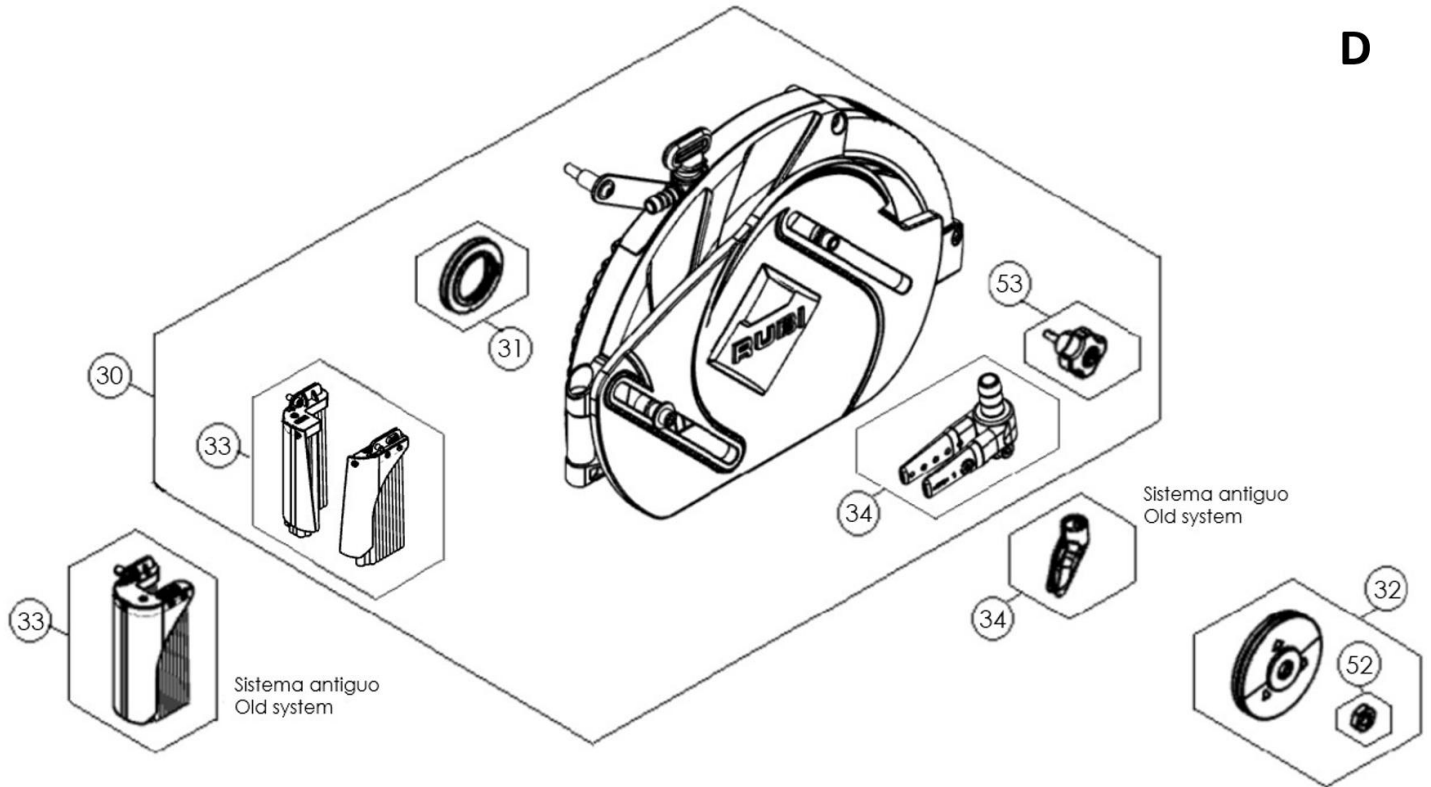

D

Part-list ES

EN

Prod.

30	57857	1	REC.SISTEMA HYDRA	SP.HYDRA SYSTEM	
31	56658	1	REC.CJ.ARAND REF:56658	SP.WASHER SET REF:56658	
32	56657	1	REC.CJ.PLATOS USA REF:56657	SP.FLANGES SET USA REF:56657	56914, 56911
32	56656	1	REC.CJ.PLATOS REF:56656	SP.FLANGES SET REF:56656	56939/49/43/47/41/37/38
33	57859	1	REC.HYDRA ZERO DUST	SP.HYDRA ZERO DUST	
33	56654	1	REC.ZERO DUST REF:56654	SP.ZERO DUST REF:56654	
34	57858	1	REC.BOQUILLA HYDRA REF:57858	SP.HYDRA NOZZLE REF:57858	
34	56896	1	REC.CJ.BOQUILLA PYTHON	SP.PYTHON NOZZLE	
52	53858	1	REC.TUERCA DISCO REF:53858	SP.BLADE NUT REF:53858	
53	27384	1	REC.POMO TAPA DISCO REF:27384	SP.DISC COVER KNOB REF:27384