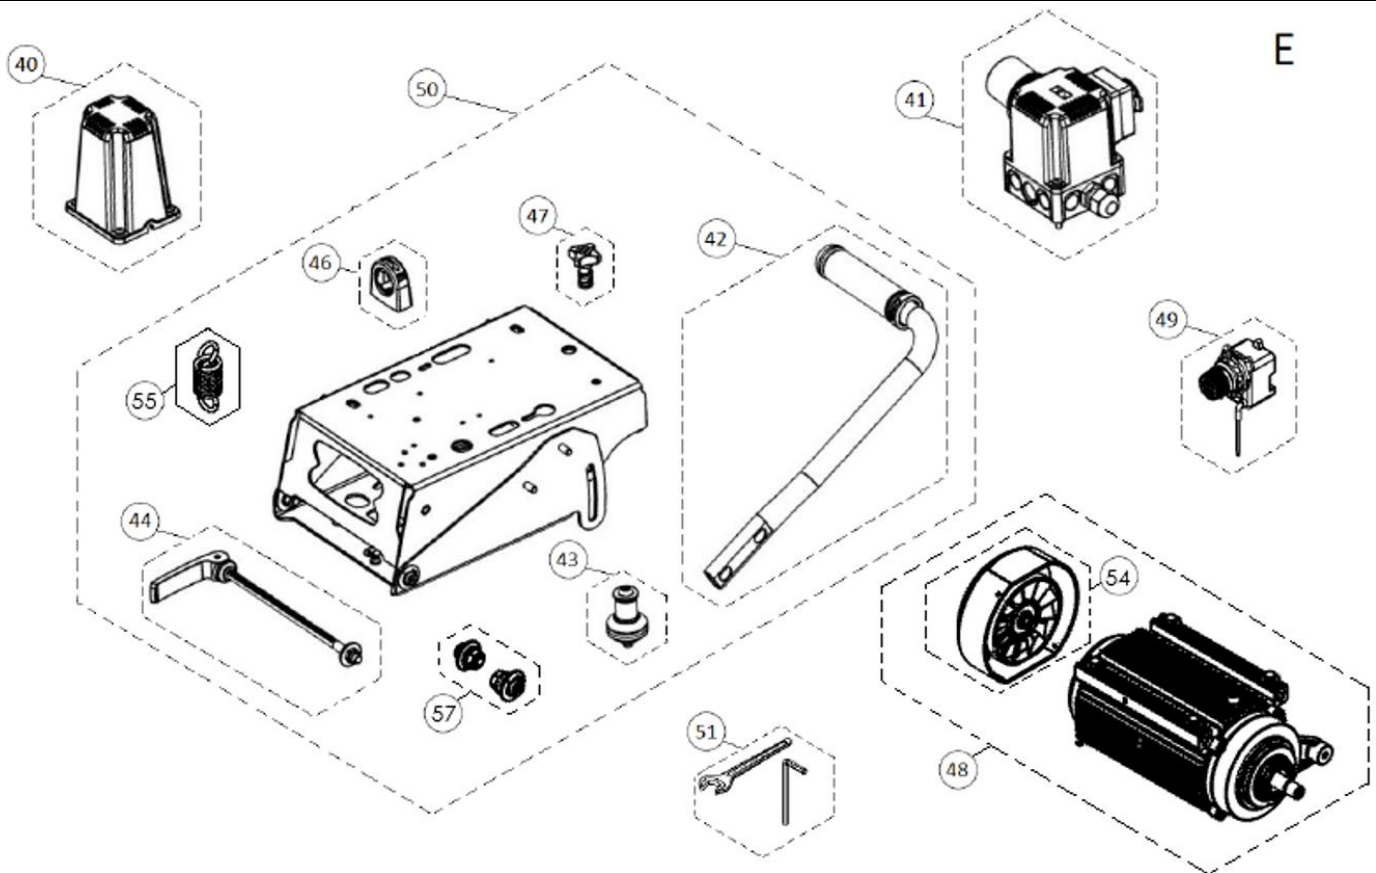

Part-list	ES	EN	Prod.
40	56667 1 REC.CONDENSADOR DC 60MF 240V 50/60H	SP.CONDENSER DC 60MF 240V 50/60H	56947, 56914, 56938, 56911
40	56666 1 REC.CONDENSADOR DC 25MF 450V 50HZ	SP.CONDENSER DC 25MF 450V 50HZ	56939, 56949, 56943, 56941, 56937
41	56671 1 REC.ARRANCADOR 120V 50/60HZ REF:56671	SP.STARTER 120V 50/60HZ REF:56671	56947, 56914, 56938, 56911
41	56670 1 REC.ARRANCADOR 230V 60HZ REF:56670	SP.STARTER 230V 60HZ REF:56670	56943, 56937
41	56669 1 REC.ARRANCADOR 230V 50HZ REF:56669	SP.STARTER 230V 50HZ REF:56669	56939, 56949, 56941
42	56674 1 REC.CJ.ASA DC	SP.HANDLE DC SET	
43	56673 4 REC.CJ.RUEDA CARRO REF:56673	SP.DC CARRIAGE WHEEL SET REF:56673	
44	56675 1 REC.FIJACION TRONZADORA REF:56675	SP.CUTTING MACHINE FIXATION REF:56675	
46	56875 1 REC.GRAPA TUBO COARRUGADO REF:56875	SP.CLAMP CORRUGATED PIPE REF:56875	
47	56680 1 REC.FRENO CARRO REF:56680	SP.KNOB CAR SET REF:56680	
48	57241 1 REC.CJ.MOTOR 120/60 1,1KW V2 DC PYTHON	SP.MOTOR 120/60 1,1KW V2 DC PYTHON SET	56914, 56911
48	57240 1 REC.CJ.MOTOR 110/50 1,1KW V2 DC PYTHON	SP.MOTOR 110/50 1,1KW V2 DC PYTHON SET	56947, 56938
48	57239 1 REC.CJ.MOTOR 220/60 1,1KW V2 DC PYTHON	SP.MOTOR 220/60 1,1KW V2 DC PYTHON SET	56943, 56937
48	57238 1 REC.CJ.MOTOR 230/50 1.1KW V2 DC PYTHON	SP.MOTOR 230/50 1.1KW V2 DC PYTHON SET	56939, 56949, 56941
49	56917 1 REC.BOMBA AGUA FA-180 230/60 60W 2,4M	SP.FA-180 WATER PUMP 230/60 60W 2,4M	56943, 56937
49	56916 1 REC.BOMBA AGUA FA-180 230/50 55W 2,4M	SP.FA-180 WATER PUMP 230/50 55W 2,4M	56939, 56949, 56941
49	56915 1 REC.BOMBA AGUA FA-180 115V 50/60 55W 2,4	SP.FA-180 WATER PUMP 115V 50/60 55W 2,4M	56947, 56914, 56938, 56911
50	56668 1 REC.CJ.CARRO DC PYTHON	SP.CAR DC PYTHON SET	
51	56898 1 REC.KIT REEMPLAZO DISCO	SP.BLADE REPLACEMENT TOOLS SET	
54	52830 1 REC.VENTILADOR Y TAPA REF:52830	SP.FAN AND COVER REF:52830	
55	57710 1 REC.MUELLE CARRO DC PYTHON	SP.SPRING TROLLEY DC PYTHON	
57	57711 1 REC.JUEGO EJES REF:57711	SP.AXES SET REF:57711