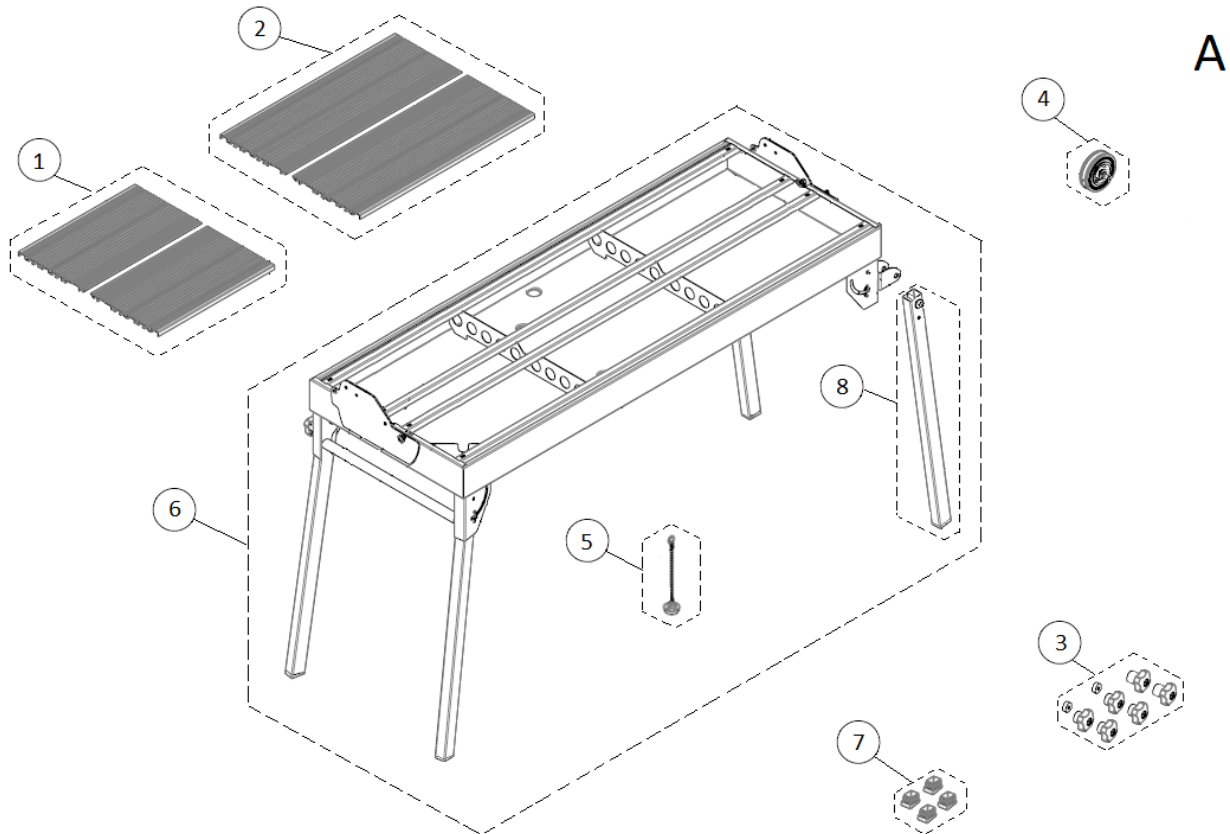

Part-list	ES	EN	Prod.
1	57243 1 REC.JUEGO MESAS CORTAS	SP.SHORT TABLE SET	
2	57242 1 REC.JUEGO MESAS LARGAS	SP.LONG TABLE SET	
3	56860 1 REC.KIT POMOS DC PYTHON	SP.KNOB KIT DC PYTHON	
4	56855 2 REC.RUEDA REF:56855	SP.WHEEL REF:56855	
5	57260 1 REC.TAPON CON CADENA Ø 35	SP.PLUG WITH CHAIN Ø 35	
6	56664 1 REC.CJ.CHASIS DC 850	SP.CHASIS DC 850 SET	56941, 56937, 56938, 56911
6	56663 1 REC.CJ.CHASIS DC 1200	SP.CHASIS DC 1200 SET	56939, 56943, 56947, 56914, 56949
7	56677 1 REC.CONTERAS REF:56677	SP.FERRULES REF:56677	
8	56679 4 REC.PATA REF:56679	SP.LEG REF:56679	

Part-list	ES	EN	Prod.
10	56678 1 REC.ALZADOR REF:56678	SP.LIFTER REF:56678	
11	56682 1 REC.CJ.GUIA DC 850	SP.GUIDE DC 850 SET	56941, 56937, 56938, 56911
11	56681 1 REC.GUIA REF:56681	SP.GUIDE REF.56681	56939, 56943, 56947, 56914, 56949
12	56863 1 REC.CJ.BRAZO FRONT DC	SP.DC FRONT ARM	
13	56662 1 REC.CJ.BRAZO POSTERIOR DC	SP.DC REAR ARM SET	
14	57254 1 REC.KIT TUBOS DC PYTHON 1200	SP.TUBE KIT DC PYTHON 1200	56939, 56943, 56947, 56914, 56949
14	56897 1 REC.KIT TUBOS DC PYTHON 850	SP.TUBE KIT DC PYTHON 850	56941, 56937, 56938, 56911
15	56661 1 REC.CABLE TIERRA REF:56661	SP.GROUND WIRE REF:56661	
16	56875 1 REC.GRAPA TUBO COARRUGADO REF:56875	SP.CLAMP CORRUGATED PIPE REF:56875	

Part-list	ES	EN	Prod.
20	57236 1 REC.CJ.TOPE MESA DC PYTHON	SP.DC PYTHON TABLE TOP SET	
21	57252 1 REC.TOPE LATERAL DC	SP.LATERAL STOP DC	
22	56879 1 REC.MANETA TOPE MESA REF:56879	SP.HANDLE TABLE STOP REF:56879	
23	52823 1 REC.MANETA TOPE 45°	SP.HANDLE 45° STOP	
56	27835 1 REC.CINTA METRICA INCH REF:27835	SP.TAPE MEASURE INCH REF:27835	56911, 56914
56	27834 1 REC.CINTA METRICA MM REF:27834	SP.TAPE MEASURE MM REF:27834	56937,38,39, 56941,43,47,49