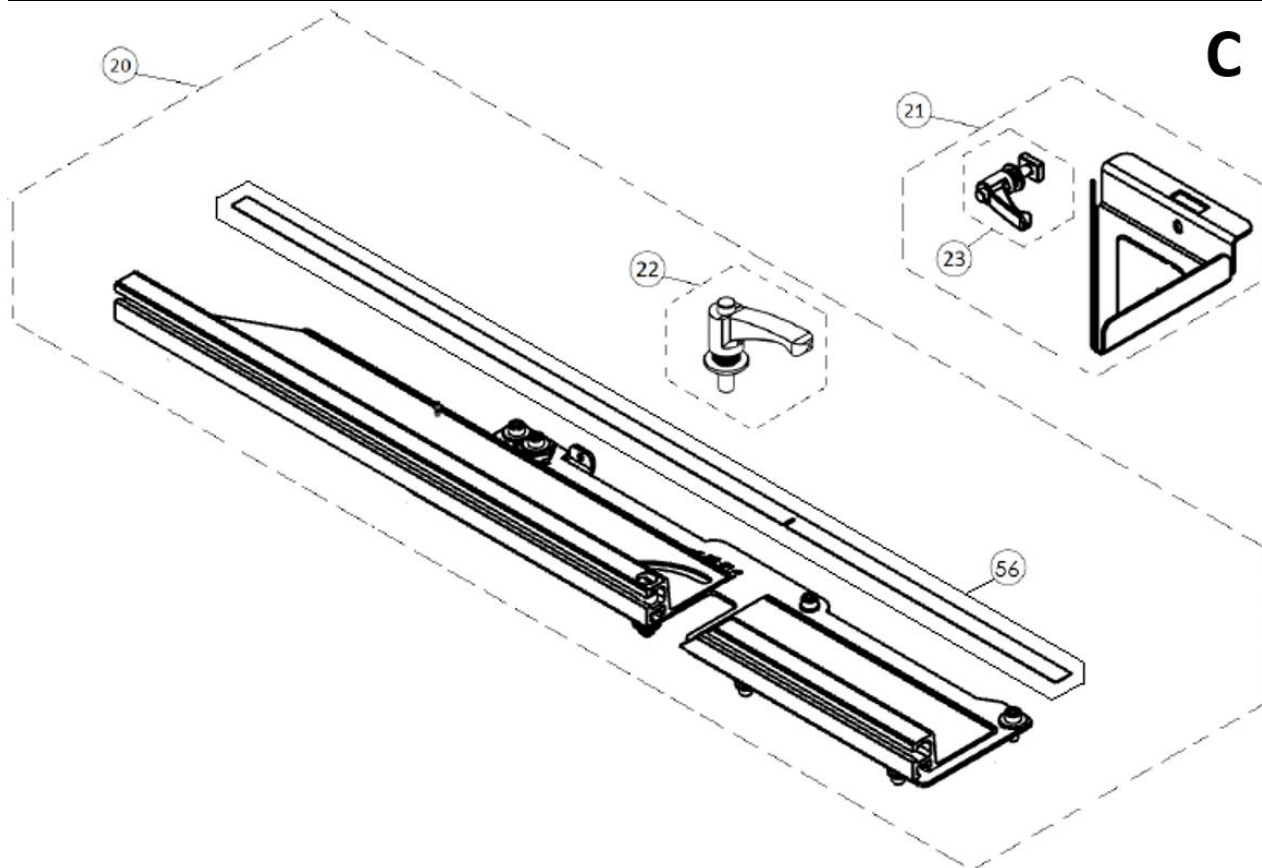

Part-list	ES	EN	Prod.
1	57243 1 REC.JUEGO MESAS CORTAS	SP.SHORT TABLE SET	
2	57242 1 REC.JUEGO MESAS LARGAS	SP.LONG TABLE SET	
3	56860 1 REC.KIT POMOS DC PYTHON	SP.KNOB KIT DC PYTHON	
4	56855 2 REC.RUEDA REF:56855	SP.WHEEL REF:56855	
5	57260 1 REC.TAPON CON CADENA Ø 35	SP.PLUG WITH CHAIN Ø 35	
6	56664 1 REC.CJ.CHASIS DC 850	SP.CHASIS DC 850 SET	56941, 56937, 56938, 56911
6	56663 1 REC.CJ.CHASIS DC 1200	SP.CHASIS DC 1200 SET	56939, 56943, 56947, 56914, 56949
7	56677 1 REC.CONTERAS REF:56677	SP.FERRULES REF:56677	
8	56679 4 REC.PATA REF:56679	SP.LEG REF:56679	

Part-list	ES	EN	Prod.
10	56678 1 REC.ALZADOR REF:56678	SP.LIFTER REF:56678	
11	56682 1 REC.CJ.GUIA DC 850	SP.GUIDE DC 850 SET	56941, 56937, 56938, 56911
11	56681 1 REC.GUIA REF:56681	SP.GUIDE REF.56681	56939, 56943, 56947, 56914, 56949
12	56863 1 REC.CJ.BRAZO FRONT DC	SP.DC FRONT ARM	
13	56662 1 REC.CJ.BRAZO POSTERIOR DC	SP.DC REAR ARM SET	
14	57254 1 REC.KIT TUBOS DC PYTHON 1200	SP.TUBE KIT DC PYTHON 1200	56939, 56943, 56947, 56914, 56949
14	56897 1 REC.KIT TUBOS DC PYTHON 850	SP.TUBE KIT DC PYTHON 850	56941, 56937, 56938, 56911
15	56661 1 REC.CABLE TIERRA REF:56661	SP.GROUND WIRE REF:56661	
16	56875 1 REC.GRAPA TUBO COARRUGADO REF:56875	SP.CLAMP CORRUGATED PIPE REF:56875	

Part-list	ES	EN	Prod.
20	57236 1 REC.CJ.TOPE MESA DC PYTHON	SP.DC PYTHON TABLE TOP SET	
21	57252 1 REC.TOPE LATERAL DC	SP.LATERAL STOP DC	
22	56879 1 REC.MANETA TOPE MESA REF:56879	SP.HANDLE TABLE STOP REF:56879	
23	52823 1 REC.MANETA TOPE 45°	SP.HANDLE 45° STOP	
56	27835 1 REC.CINTA METRICA INCH REF:27835	SP.TAPE MEASURE INCH REF:27835	56911, 56914
56	27834 1 REC.CINTA METRICA MM REF:27834	SP.TAPE MEASURE MM REF:27834	56937,38,39, 56941,43,47,49