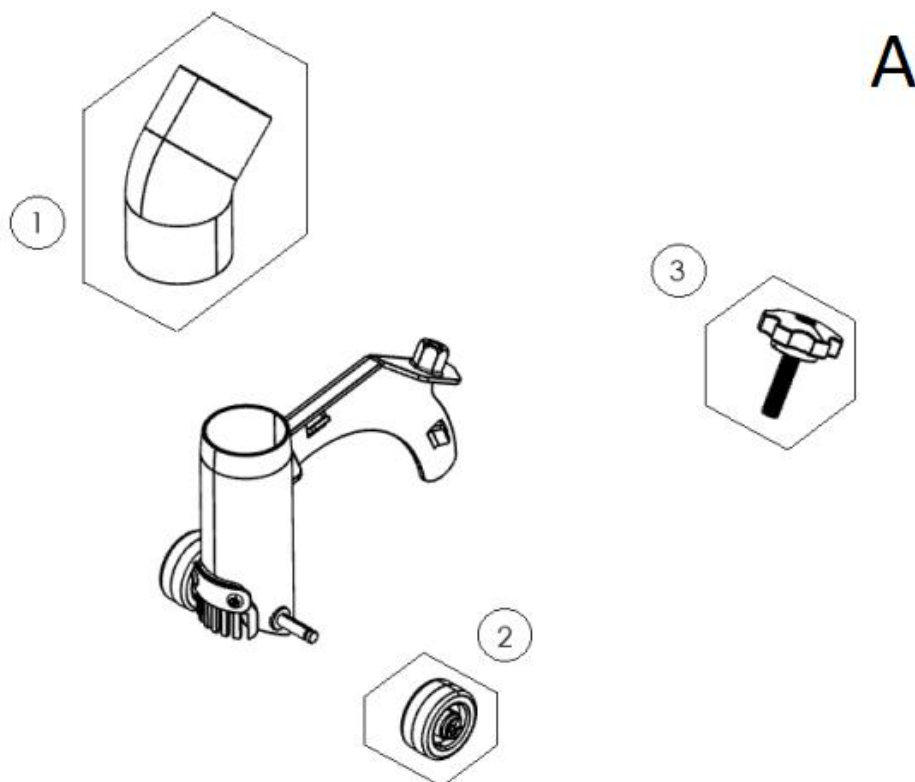

**Part-list****ES****EN****Prod.**

GRUPO A

GROUP A

Pag. 2

Prod**ES****EN****From serial number**

40922

GUIA CORTE MASTER 90°

CUT MASTER GUIDE 90°

Part-list	ES	EN	Prod.
1	40819 1	REC.ADAPTADOR ASPIRADOR CUT MASTER	SP.VACUUM CLEANER ADAPTER CUT MASTER
2	40820 2	REC.RUEDA CUT MASTER	SP.WHEEL CUT MASTER
3	40821 1	REC.POMO CUT MASTER	SP.KNOB CUT MASTER